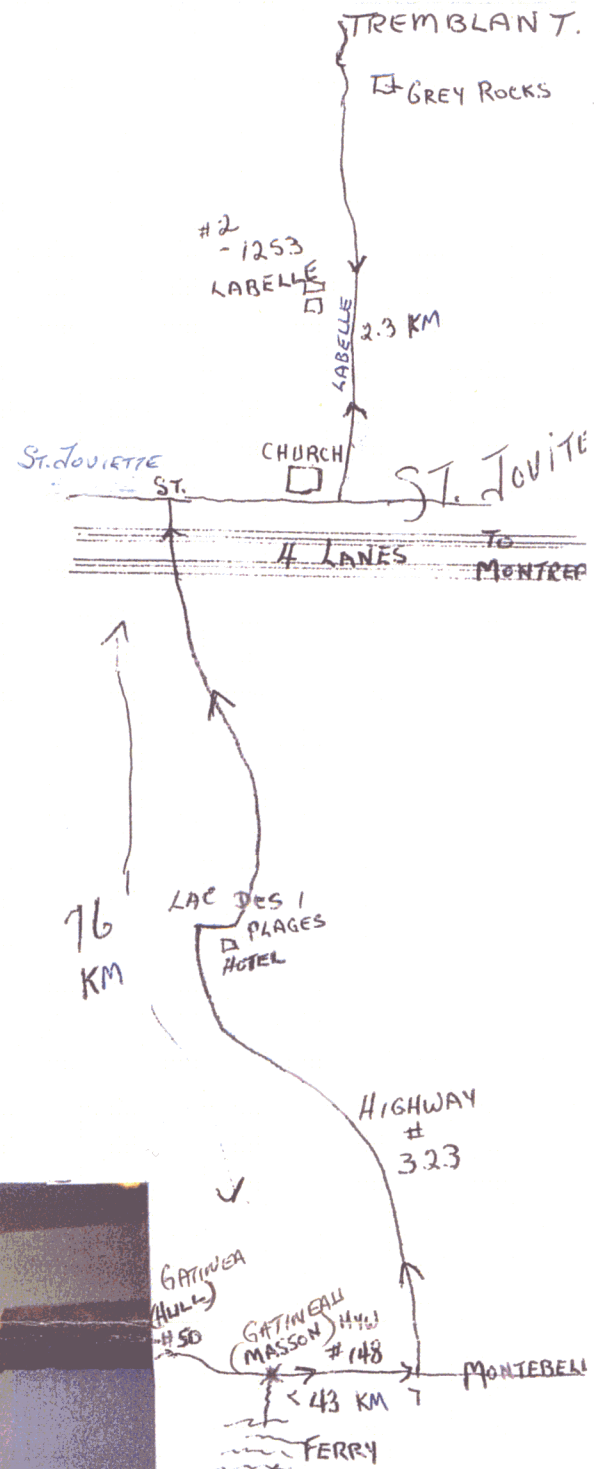

Your Four Season Home *Votre résidence quatre saisons*

*Mont
Tremblant*

*Condo
4
Rent*

Région Mont-Tremblant / St. Jovite

Domaine du Lac

REGION MONT-TREMBLANT, ST. JOVITE

- 20 Maisons De Ville d'architecture Exclusive
- 2 Grande Chambres
- Plafond Cathedral
- 2 1/2 Chambres De Bain
- Piscine
- 2 Stationnements Reserves
- Stationnement Pour Les invites.
- Service De Location Disponible

1300 sq.ft.

1253 Labelle, unit # 2
Mont Tremblant, Quebec

New Condo for Rent - Pet and Smoke Free - Private Pool

Sleeps six people, two large bedrooms, queen size hide-a-bed, two and half bathrooms, fully equipped kitchen, cozy dining room and living rooms with wood burning stove, washer and dryer and dishwasher.

Approximately 2.5 kms from central St.Jovite, on old Grey Rocks Road, 9kms from Station Mont Tremblant. Within 15 minutes of seven - 18 hole golf courses, 150 kms of bicycle trails, tennis, swimming, sailing, mountain biking, alpine skiing, cross-country skiing. Local bus to Tremblant /St.Jovite stops at our door. Beautiful scenery.