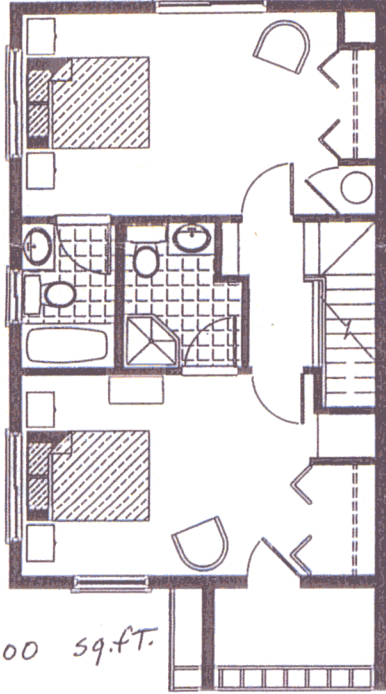

1300 sq.ft.

1253 Labelle, unit # 2
Mont Tremblant, Quebec

New Condo for Rent - Pet and Smoke Free - Private Pool

Sleeps six people, two large bedrooms, queen size hide-a-bed, two and half bathrooms, fully equipped kitchen, cozy dining room and living rooms with wood burning stove, washer and dryer and dishwasher.