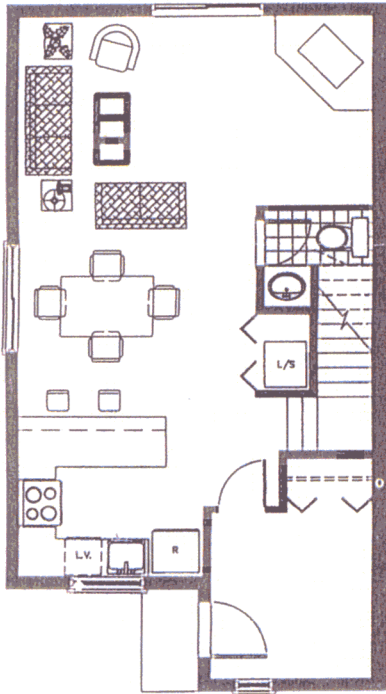

Your Four Season Home *Votre résidence quatre saisons*

*Mont
Tremblant*

*Condo
4
Rent*

Région Mont-Tremblant / St. Jovite

Domaine du Lac

REGION MONT-TREMBLANT, ST. JOVITE

- 20 Maisons De Ville d'architecture Exclusive
- 2 Grande Chambres
- Plafond Cathedral
- 2 1/2 Chambres De Bain
- Piscine
- 2 Stationnements Reserves
- Stationnement Pour Les invites.
- Service De Location Disponible

1300 sq.ft.

1253 Labelle, unit # 2
Mont Tremblant, Quebec

New Condo for Rent - Pet and Smoke Free - Private Pool

Sleeps six people, two large bedrooms, queen size hide-a-bed, two and half bathrooms, fully equipped kitchen, cozy dining room and living rooms with wood burning stove, washer and dryer and dishwasher.